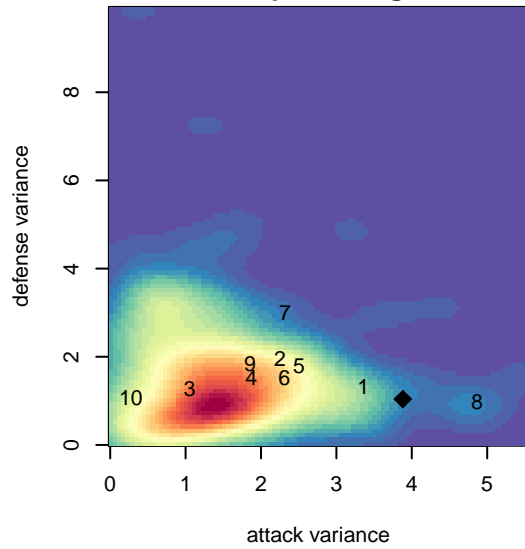

# GPYSC Flames B96

Grants Pass Youth Soccer Club  
 Grants Pass, OR  
 B96 total strength=1660  
 attack=25.75 defense=15.07  
 spr league = Win OYS B98 Div 1

alt names used:  
 Flames

Venues played:  
 2014 Rogue Memorial BU16 – U17 Cascade  
 2014 Win OYS B98 Division 1

**GPYSC Flames B96**  
 Dots are actual minus expected GF (blue circles) and GA (red triangles).  
 Blue line is smoothed change in attack strength. Red is smoothed change in defense strength.

**attack and defense variance (black dot)  
relative to other teams  
and top 10 in region**

**Performance relative to 13 month average**

Distribution of opponents  
 Red = Lose zone, Blue = Win zone, Green = Even  
 Black line separates win/lose zones

lot. A=Neither has attack advantage, B=Opponent has both attack and defense advantage, C=Opponent has both attack and defense disadvantage, D=Both have