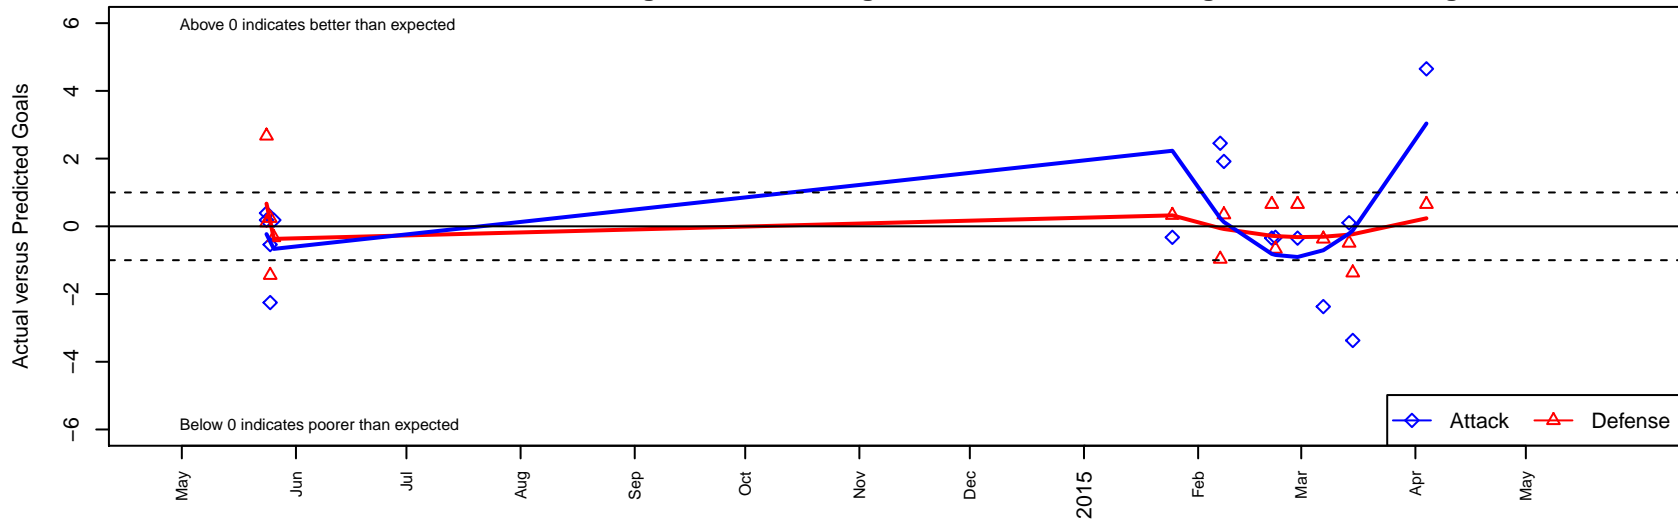

# GPYSC Flames B96

Grants Pass Youth Soccer Club  
 Grants Pass, OR  
 B96 total strength=1660  
 attack=25.75 defense=15.07  
 spr league = Win OYS B98 Div 1

alt names used:  
 Flames

Venues played:  
 2014 Rogue Memorial BU16 – U17 Cascade  
 2014 Win OYS B98 Division 1

**GPYSC Flames B96**  
 Dots are actual minus expected GF (blue circles) and GA (red triangles).  
 Blue line is smoothed change in attack strength. Red is smoothed change in defense strength.

**attack and defense variance (black dot)  
relative to other teams  
and top 10 in region**

**attack and defense rating  
relative to others at age  
and all opponents in last 13 months**

**attack and defense rating  
relative to others at age  
and all opponents in last 13 months**

**Performance relative to 13 month average**

**Performance relative to 13 month average**

Distribution of opponents  
 Red = Lose zone, Blue = Win zone, Green = Even  
 Black line separates win/lose zones

lot. A=Neither has attack advantage, B=Opponent has both attack and defense advantage, C=Opponent has both attack and defense disadvantage, D=Both have