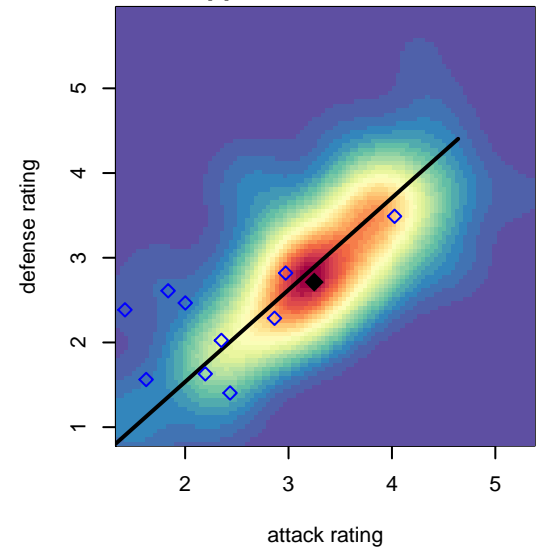

# GPYSC Flames B96

Grants Pass Youth Soccer Club  
 Grants Pass, OR  
 B96 total strength=1660  
 attack=25.75 defense=15.07  
 spr league = Win OYS B98 Div 1

alt names used:  
 Flames

Venues played:  
 2014 Rogue Memorial BU16 – U17 Cascade  
 2014 Win OYS B98 Division 1

**GPYSC Flames B96**  
 Dots are actual minus expected GF (blue circles) and GA (red triangles).  
 Blue line is smoothed change in attack strength. Red is smoothed change in defense strength.

**attack and defense variance (black dot)  
relative to other teams  
and top 10 in region**

**attack and defense rating  
relative to others at age  
and all opponents in last 13 months**

**attack and defense rating  
relative to others at age  
and all opponents in last 13 months**

**Performance relative to 13 month average**

**Performance relative to 13 month average**

Distribution of opponents  
 Red = Lose zone, Blue = Win zone, Green = Even  
 Black line separates win/lose zones

lot. A=Neither has attack advantage, B=Opponent has both attack and defense advantage, C=Opponent has both attack and defense disadvantage, D=Both have